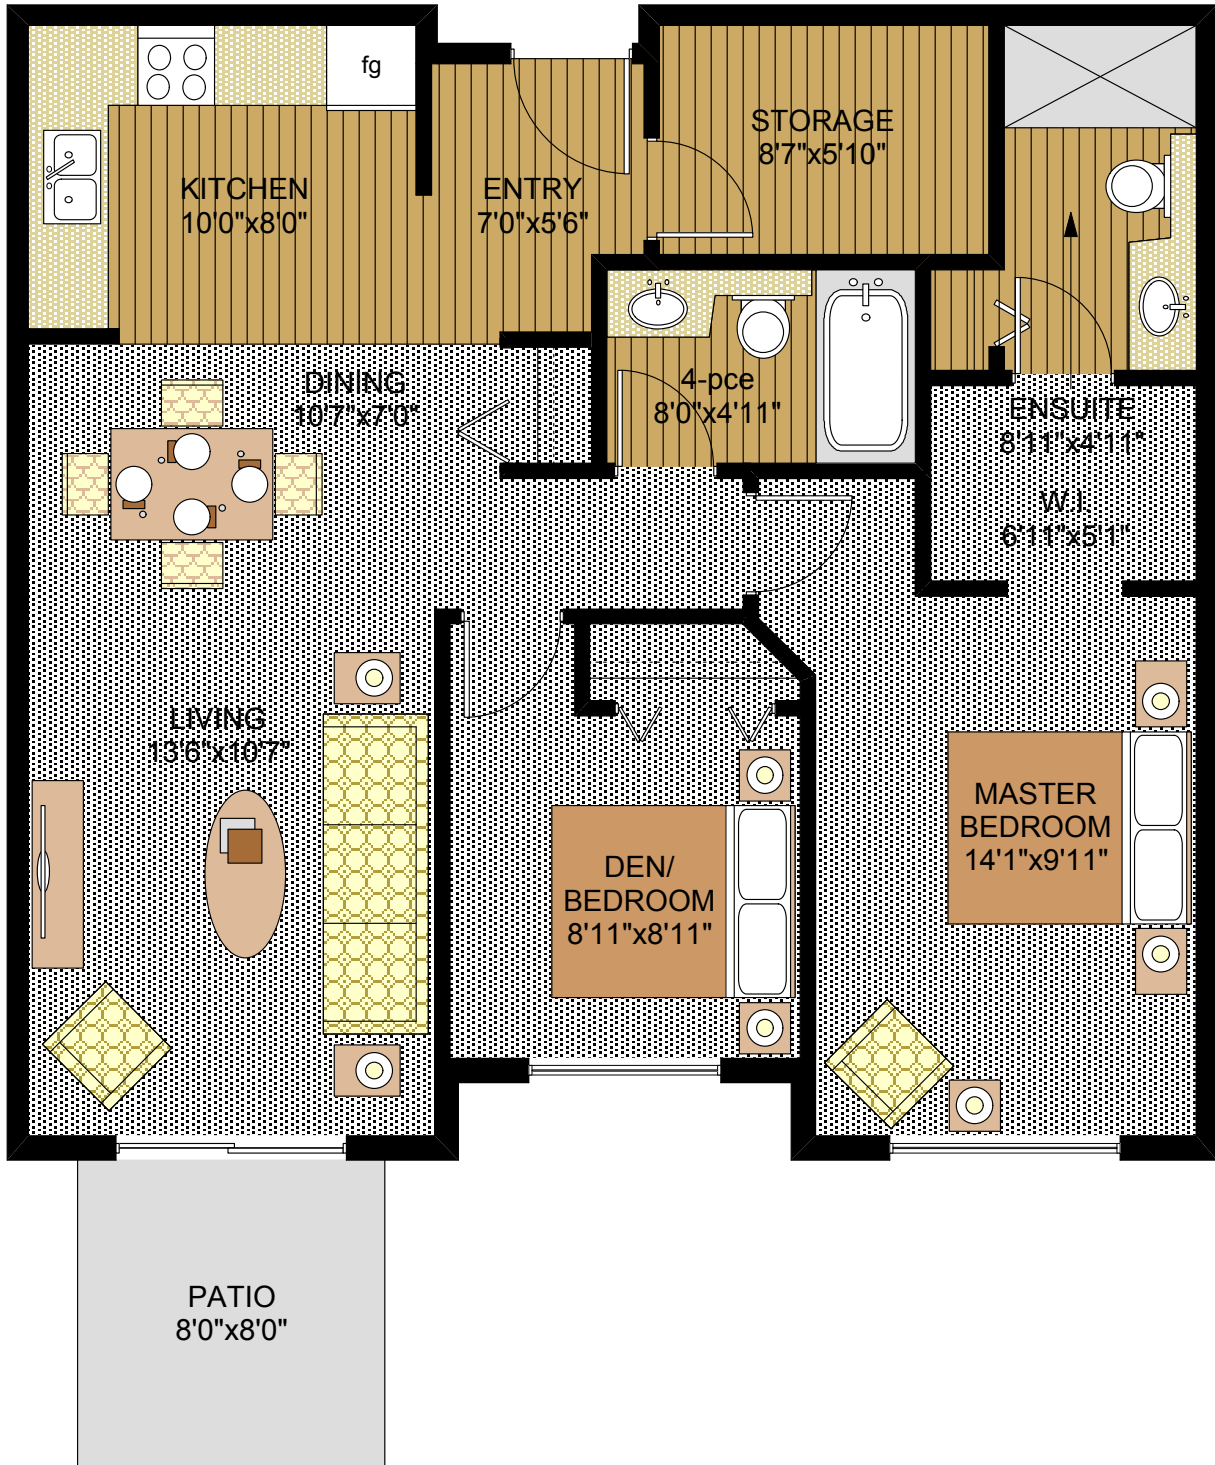

NORGARDEN-SIDNEY

2300 Henry Avenue

Two Bedroom (from 845 to 1144 sq.ft.)

*Suite sizes and layouts may vary according to location.