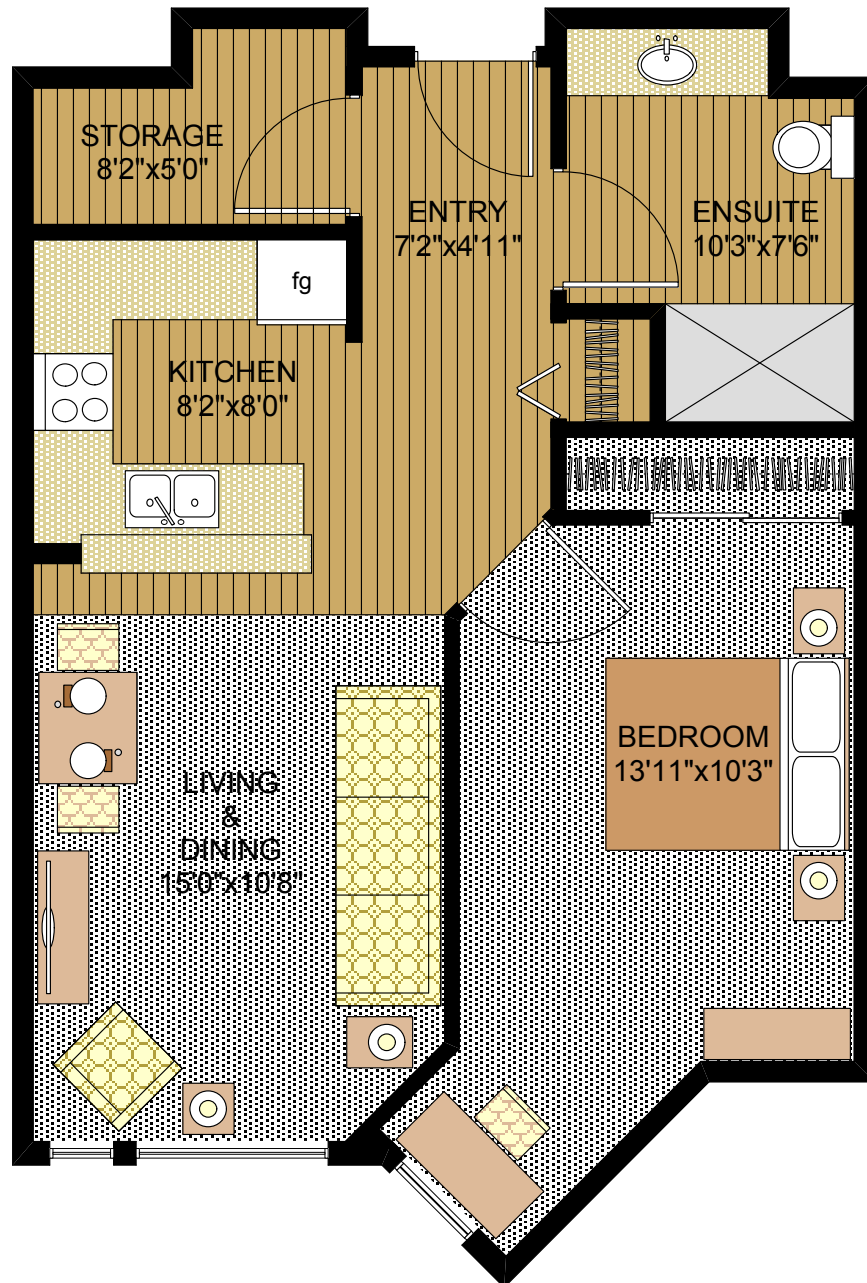

NORGARDEN-SIDNEY

2300 Henry Avenue

One Bedroom (from 568 to 700 sq.ft.)

*Suite sizes and layouts may vary according to location.