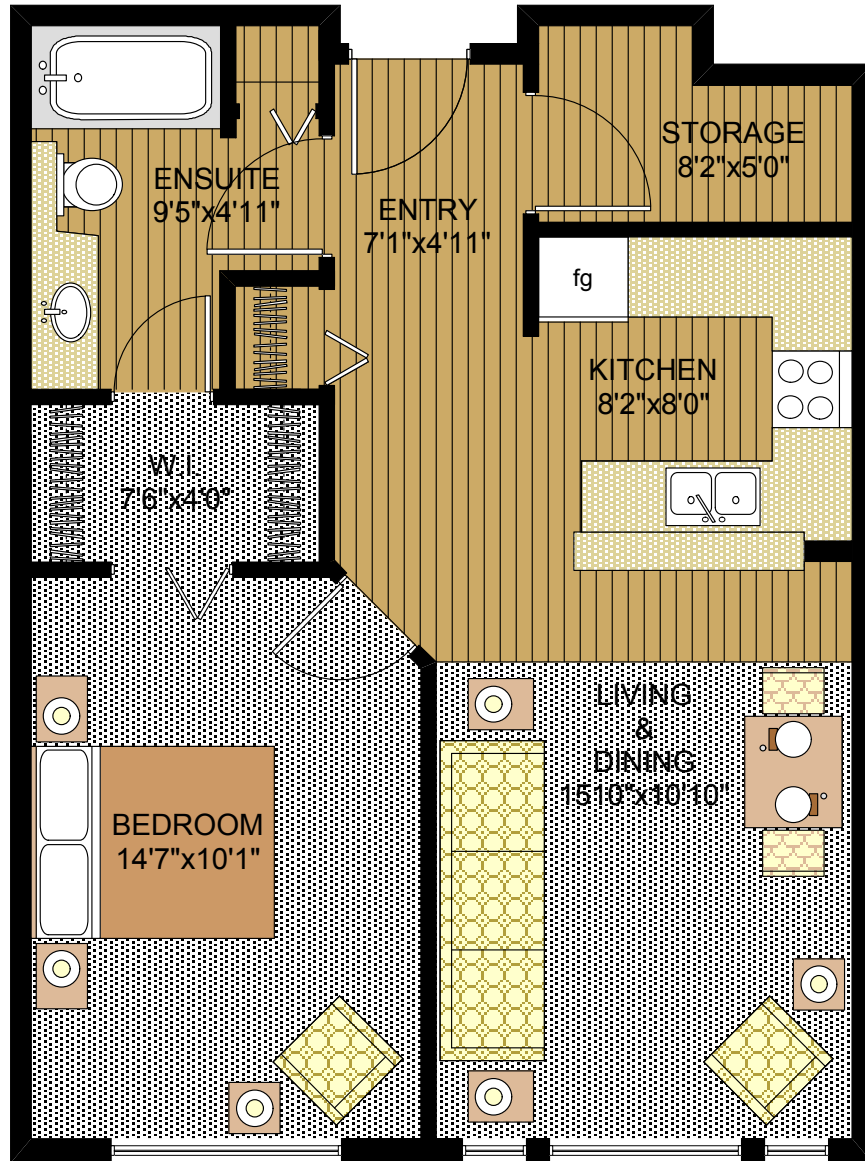

NORGARDEN-SIDNEY

2300 Henry Avenue

One Bedroom (from 568 to 700 sq.ft.)

*Suite sizes and layouts may vary according to location.