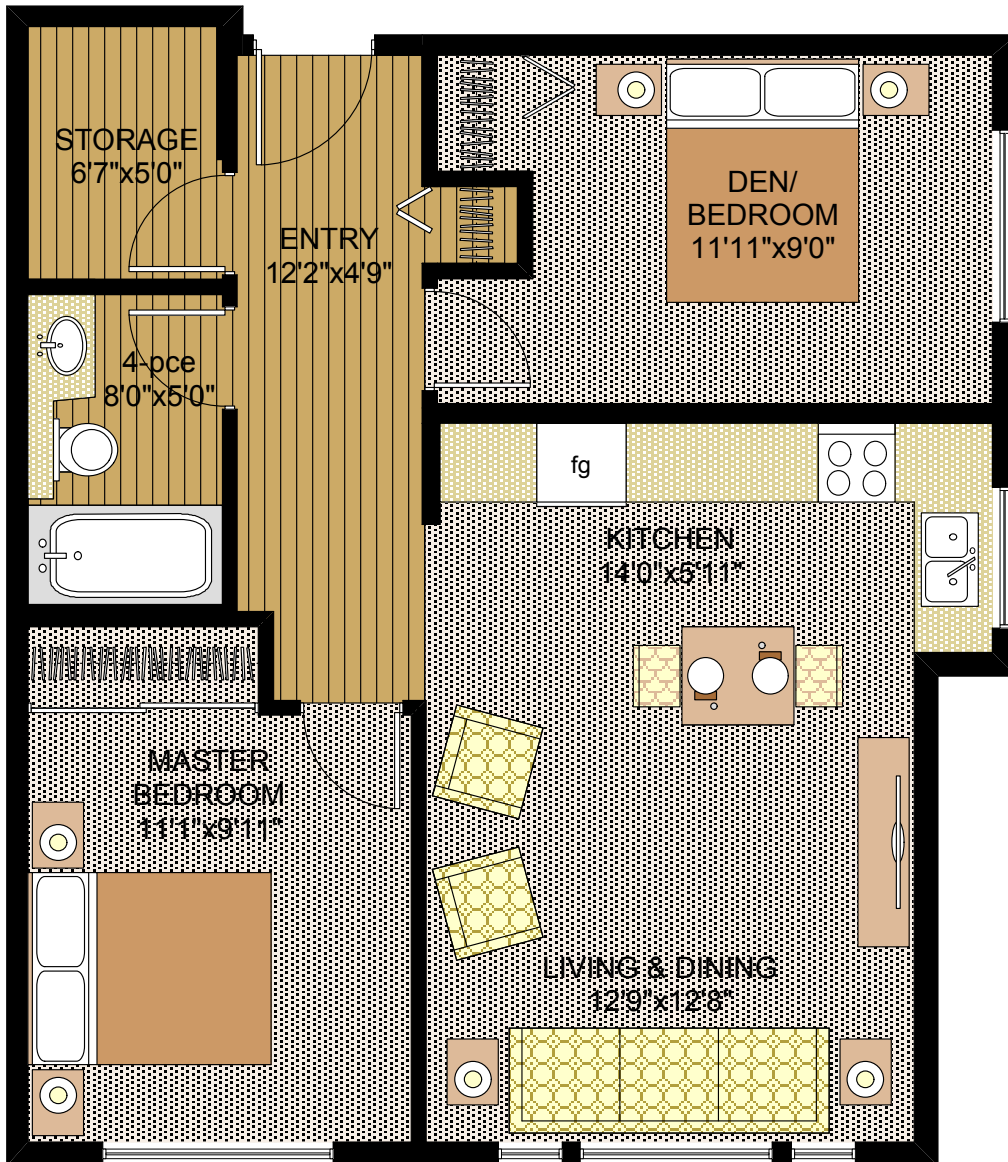

## 2300 Henry Avenue

## Two Bedroom (from 845 to 1144 sq.ft.)

\*Suite sizes and layouts may vary according to location.